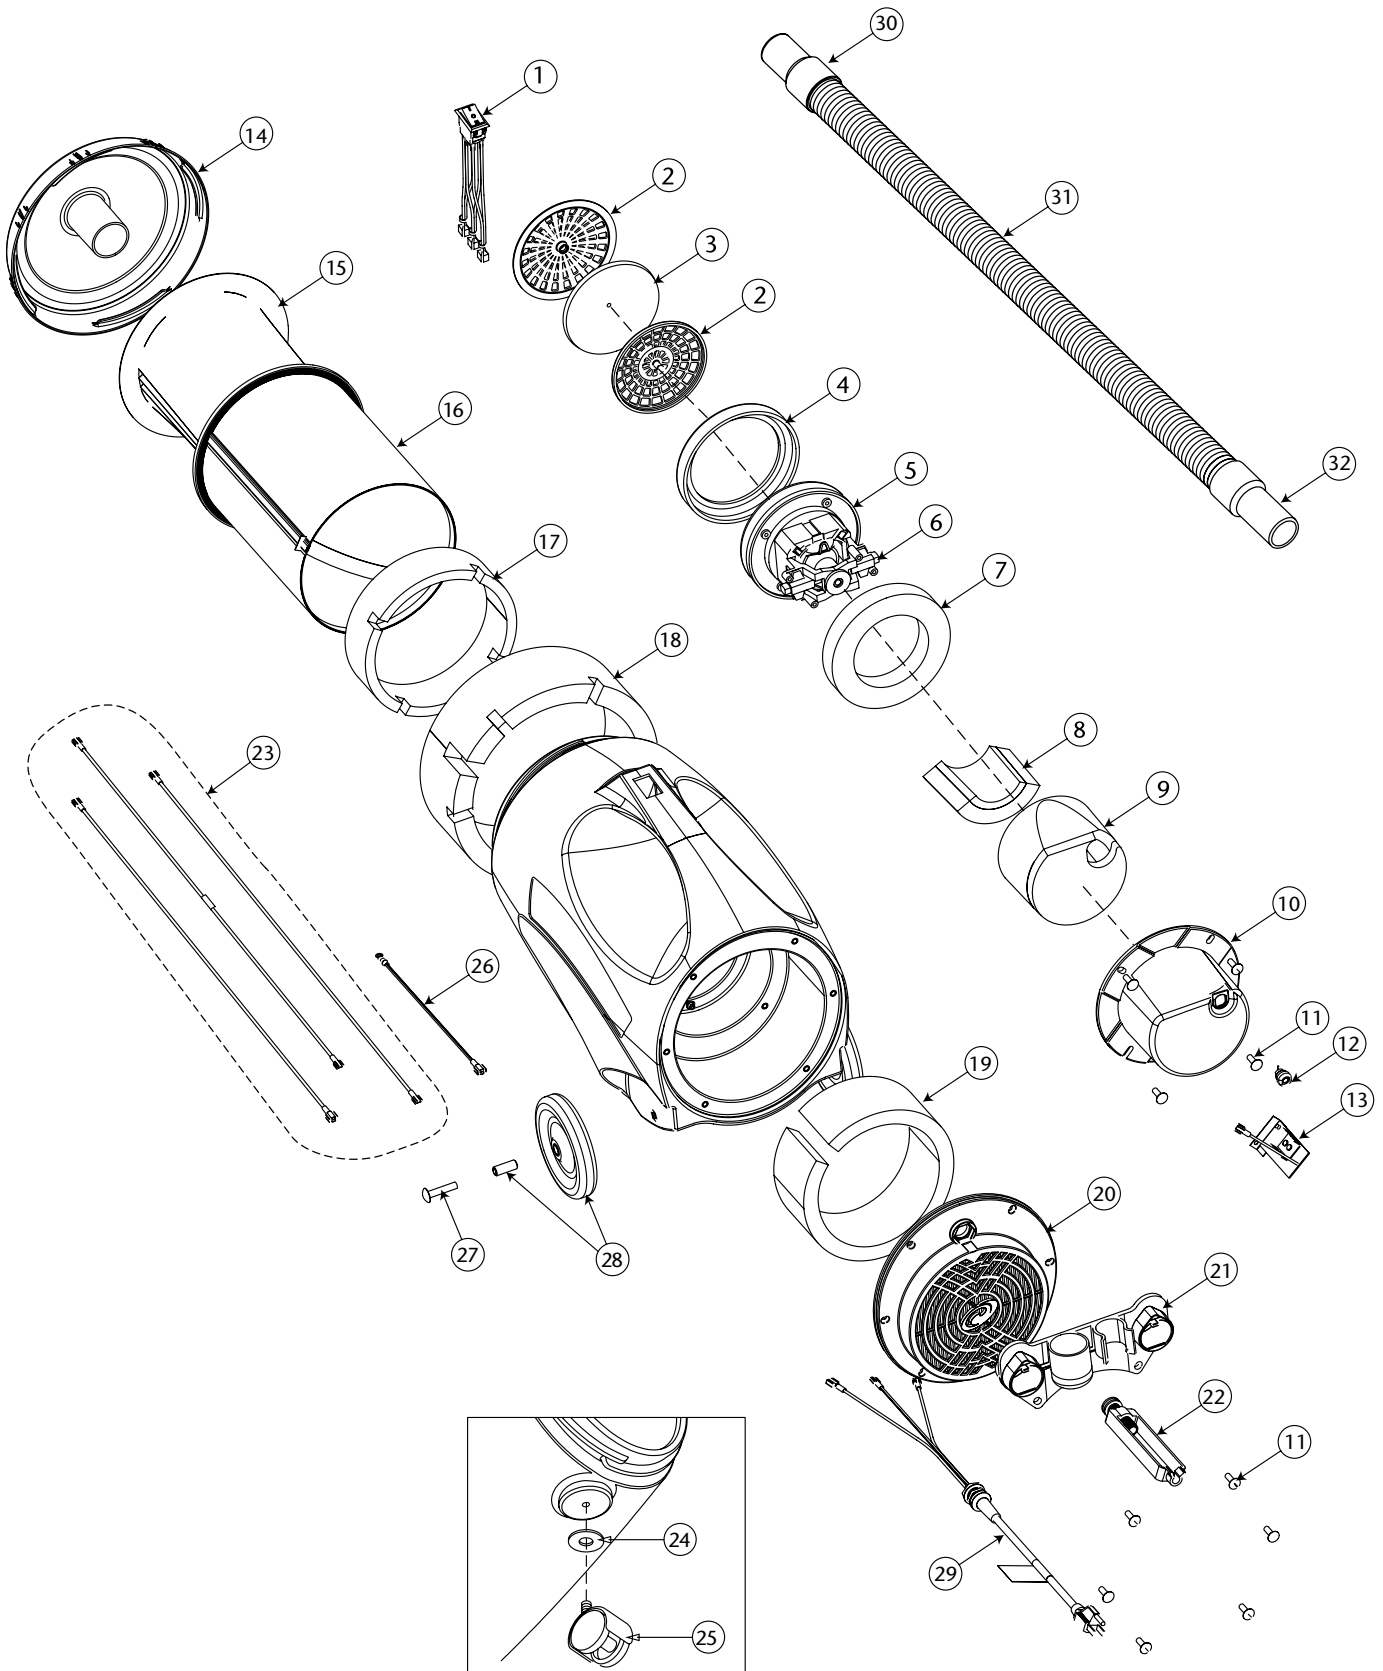

QUIETPRO CN HEPA PARTS

QUIETPRO CN HEPA PARTS

No.	Product Name	Qty	List Price
1	105991 On/Off Switch (2 Stage)	1 ea.	\$ 14.85
2	102784 Dome Filter w/Filter Media	1 ea.	7.28
3	101949 Replacement Foam Media for Dome Filter	1 ea.	1.22
	102761 High Filtration Disk (Optional)	2/pk	10.19
4	103236 Motor Seal	1 ea.	6.07
5	106103 Motor/Fan (120V) for QuietPro CN HEPA w/Crimps (Domel Motor)	1 ea.	89.25
6	105697 Carbon Brush Set for QuietPro CN HEPA Motor (Domel Motor)	1 set	19.40
7	105430 Upper Foam Compression Ring	1 ea.	13.40
8	105949 Noise Supression Filter Assembly	1 ea.	19.43
9	105948 Noise Supression Foam	1 ea.	11.03
10	103121 Motor Mount	1 ea.	14.70
11	103266 Motor Mount and Vented Exhaust Cover Screw Kit	1 set	4.60
12	102127 Small Strain Relief	1 ea.	.26
13	105653 Dual Speed Module F/Quiet Pro	1 ea.	55.65
14	103318 Top Cap, Black	1 ea.	31.53
15	104544 698 Sq. In. Intercept Micro Filter	10/pk	24.00
16	103115 Micro Cloth Filter	1 ea.	28.55
17	103125 Foam Inlet Damper B	1 ea.	8.63
18	103124 Foam Inlet Damper A	1 ea.	12.95
19	103256 Rear Foam Diffuser	1 ea.	9.98
20	103638 Replacement HEPA Filter Kit (includes: #11, 20, 29)	1 ea.	114.35
21	103117 Tool Dock	1 ea.	18.20
22	103441 Cord Lock	1 ea.	9.87
23	106203 Wire Harness Assembly: 3 Wires and Strain Relief	1 set	21.00
24	103545 Conical Washer for Swivel Caster	1 set	3.99
25	103114 Swivel Caster	1 ea.	10.36
26	106107 Ground Jumper	1 ea.	8.93
27	103268 Rear Wheel Mounting Screw Kit: 2 Screws	1 set	1.83
28	103267 Rear Wheel Assembly Kit: 2 Wheels, 2 Spacers, 2 Screws	1 set	12.94
29	103215 Power Cord (18" 16/3) Assembly w/Locknut and Washer	1 ea.	17.59
30	100694 Replacement Swivel Cuff (Black) 1½"	1 ea.	4.98
31	103172 78" Static Dissipating Hose w/Cuffs (Black) 1½"	1 set	31.53
32	103150 Replacement Long Swivel Cuff (Black) 1½"	1 ea.	10.35
	101678 50' Extension Cord (Not Shown)	1 ea.	27.50